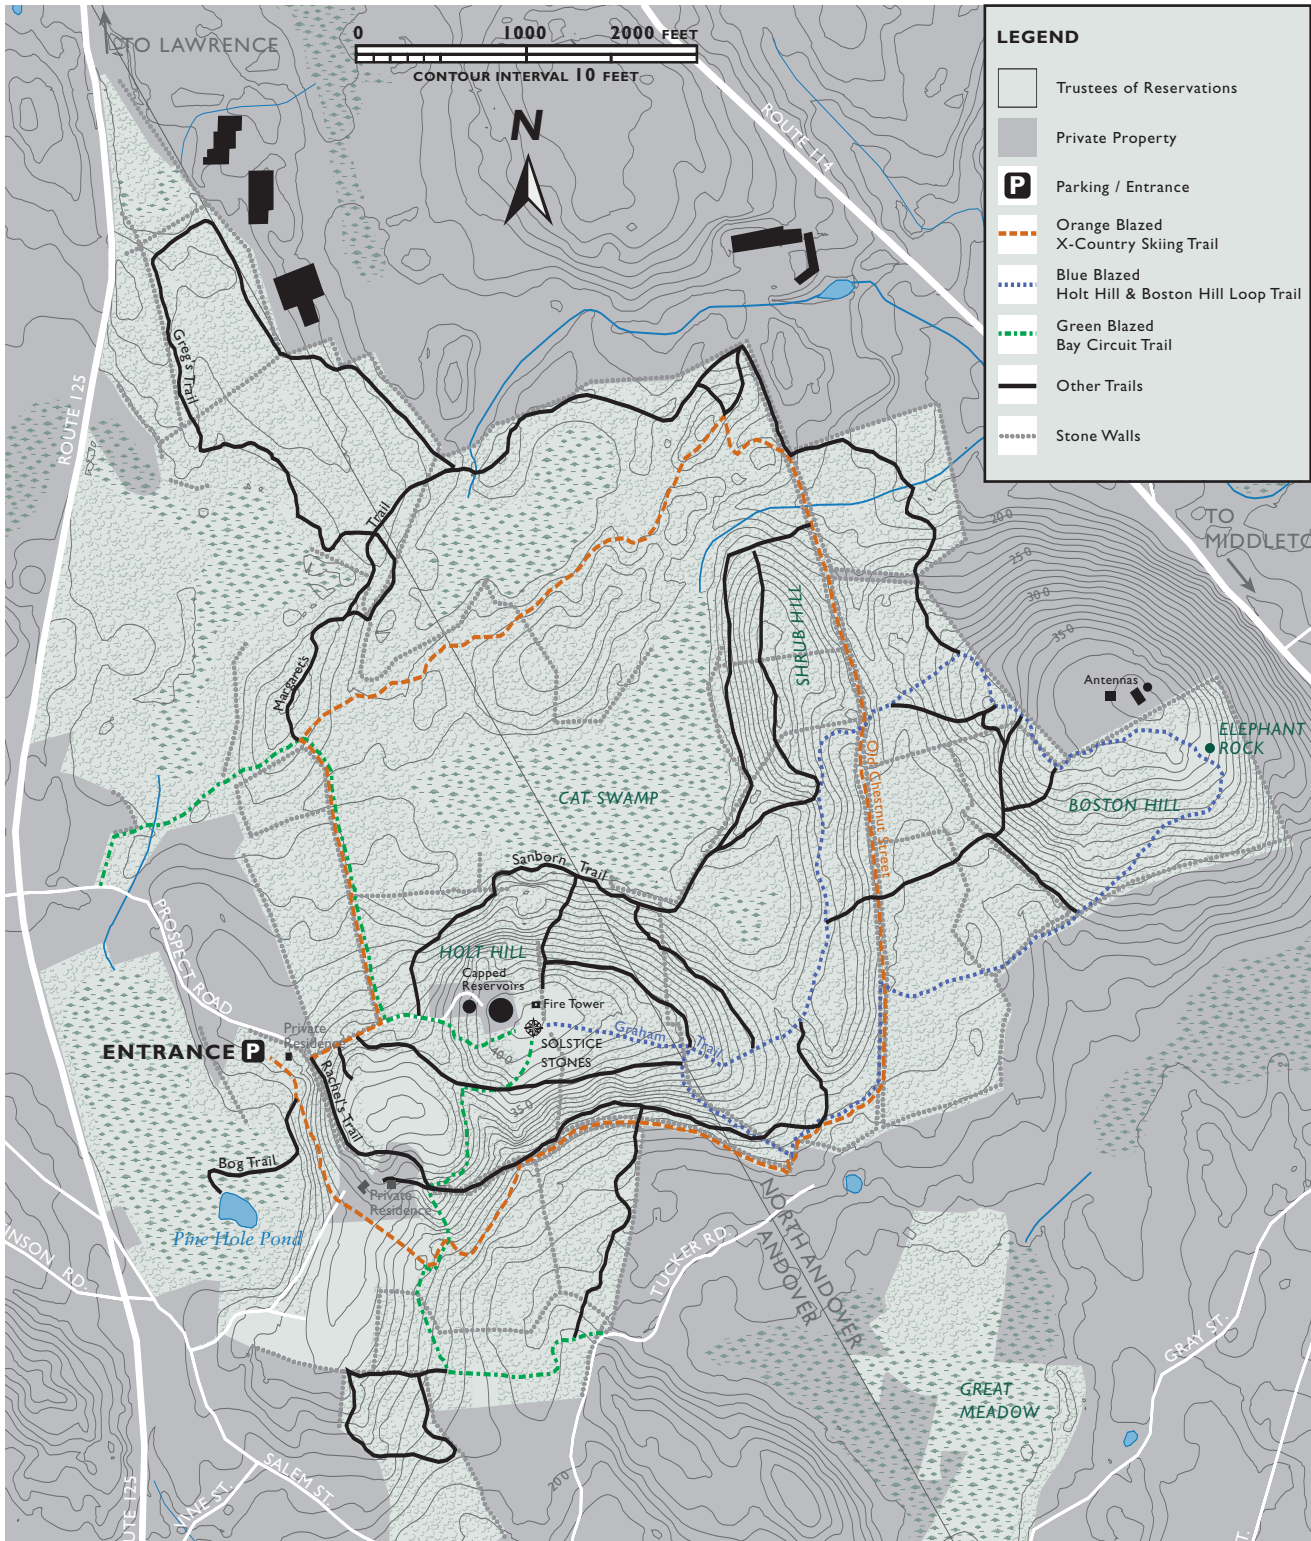

WARD RESERVATION (700 ACRES)

Prospect Road ▪ Andover & North Andover, Massachusetts

978.356.4351 ▪ neregion@ttor.org ▪ www.thetrustees.org

A PROPERTY OF THE TRUSTEES OF RESERVATIONS

This map is a product of the Geographic Information System of The Trustees of Reservations. Source data obtained from 1:25,000 scale USGS topographic maps, field surveys, Global Positioning System (GPS), and the Massachusetts Executive Office of Environmental Affairs, MassGIS. Boundary lines and trail locations are approximate. March 2000.

HORSEBACK RIDING

BIRD WATCHING

PICNICKING

WALKING / HIKING (MODERATE)

CROSS-COUNTRY SKIING / SNOWSHOEING

REGIONAL TRAIL LINK

MAP / GUIDE